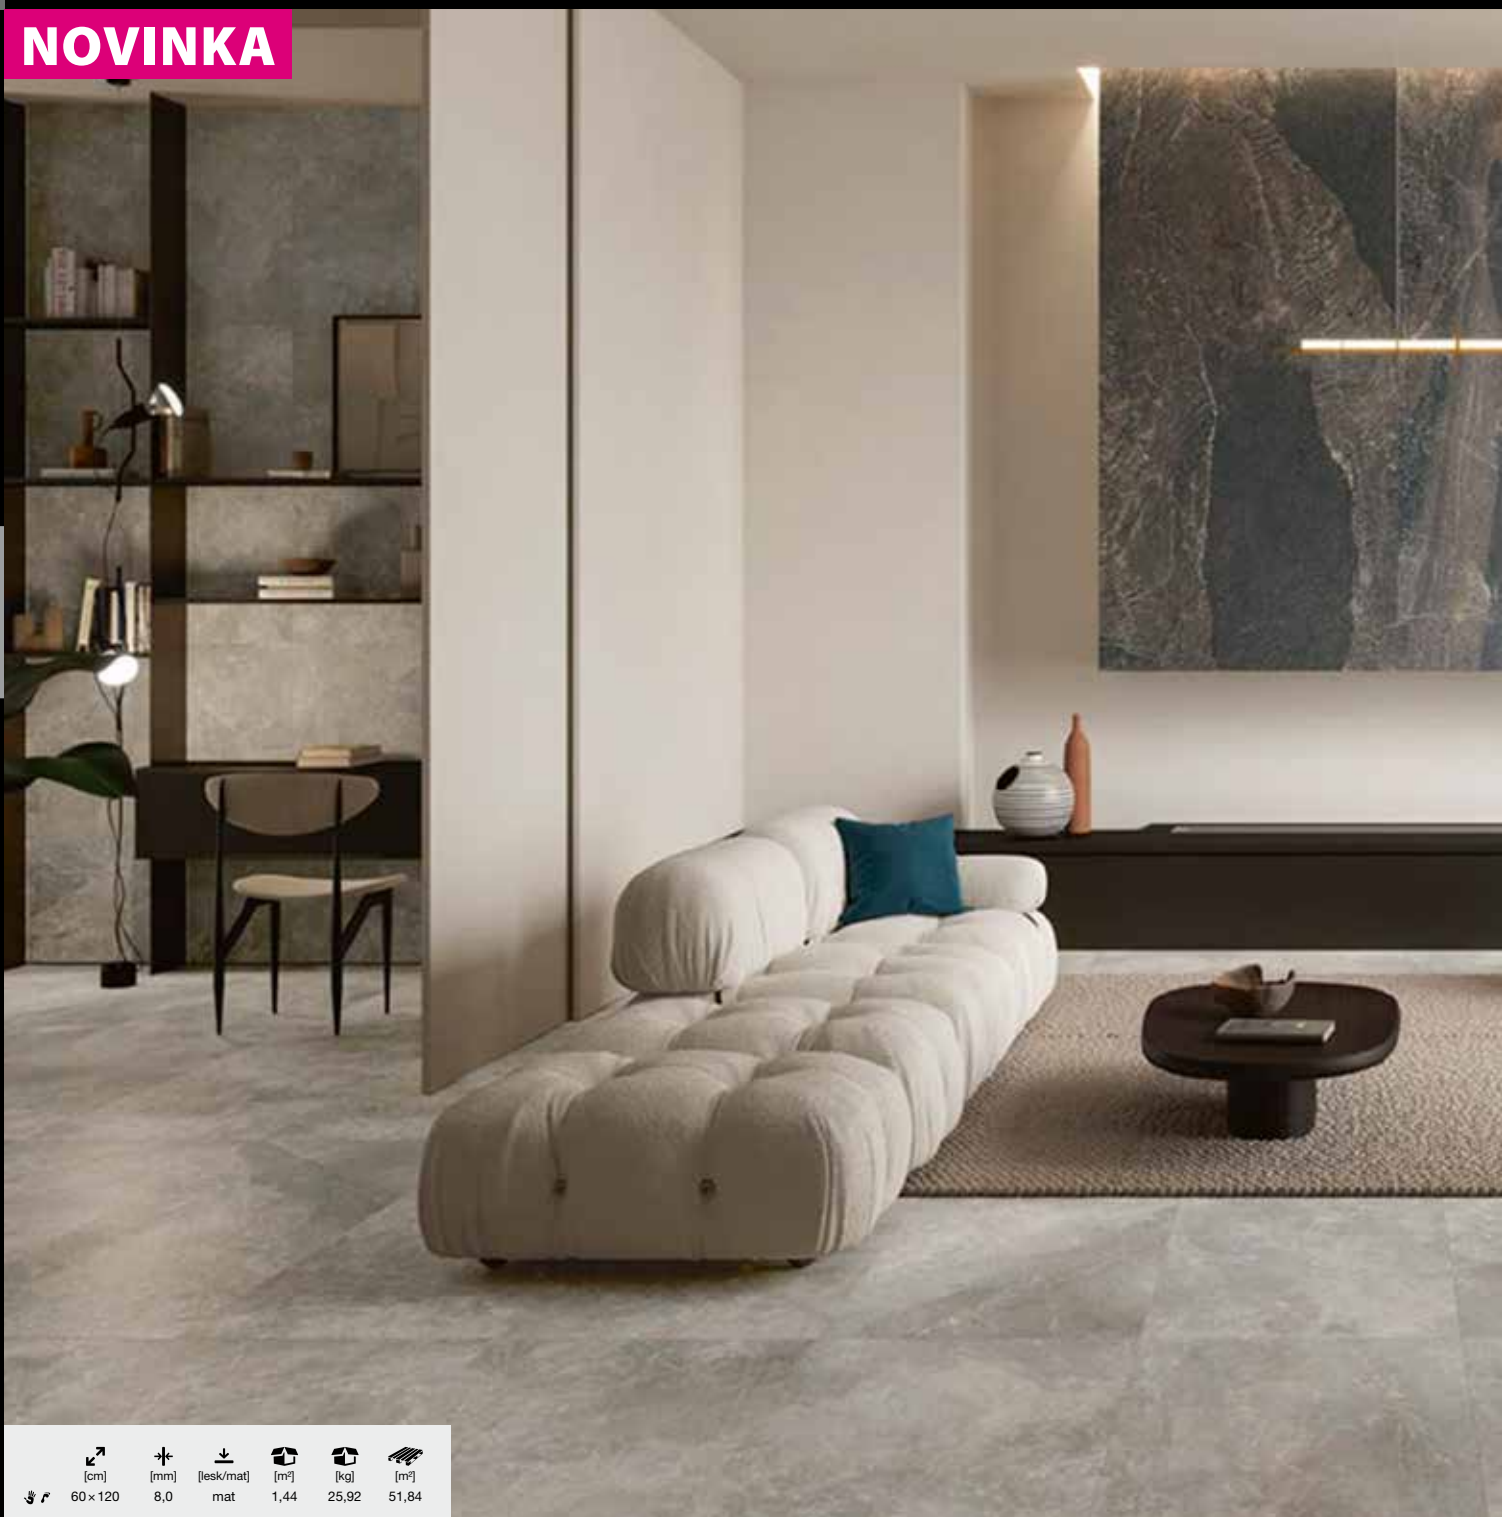

NOVINKA

náš tip

koupelny

kuchyně

XXL/exclusive

dlažby

outdoor

podlahy

sanita

chemie

	[cm]	[mm]	[lesk/mat]	[m²]	[kg]	[m²]
	60 × 120	8,0	mat	1,44	25,92	51,84