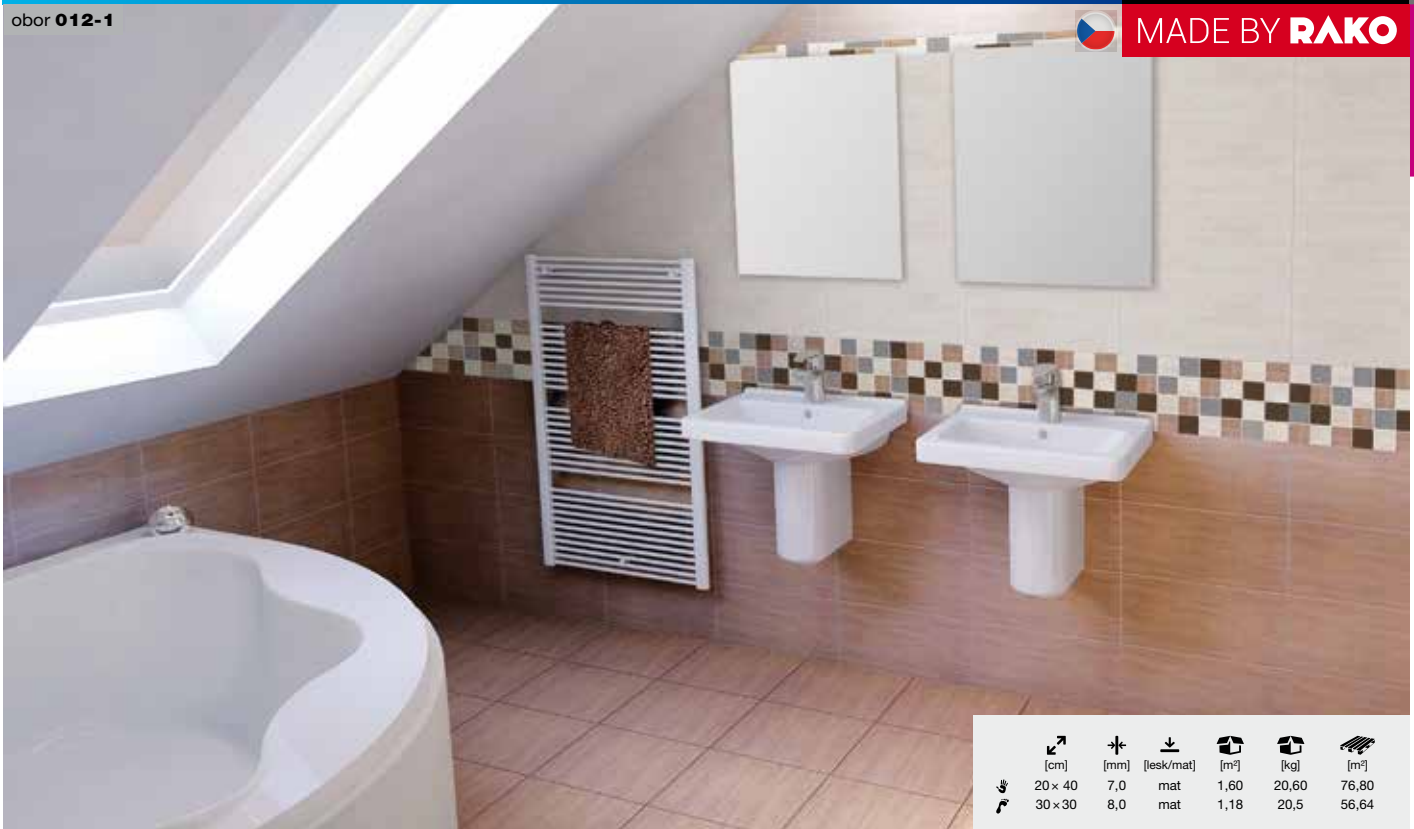

499,-/ks

**LB.DAA34574.1**
30 x 30399,-/m²

obor 012-1

MADE BY RAKO

náš tip

	[cm]	[mm]	[lesk/mat]	[m ²]	[kg]	[m ²]
	20 x 40	7,0	mat	1,60	20,60	76,80
	30 x 30	8,0	mat	1,18	20,5	56,64

LB.WATMB075.1 20x40 399,-/m²