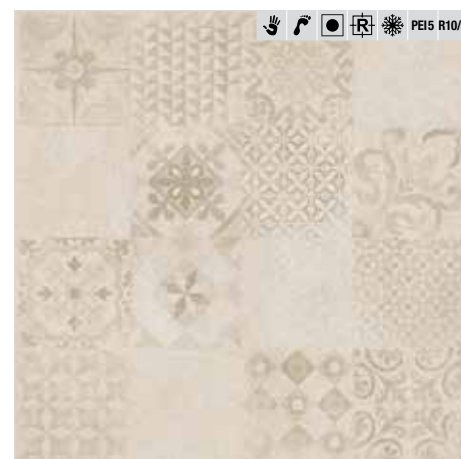

PE15 R10/B

LB.DAK63487.1 60×60

1258,-/m²