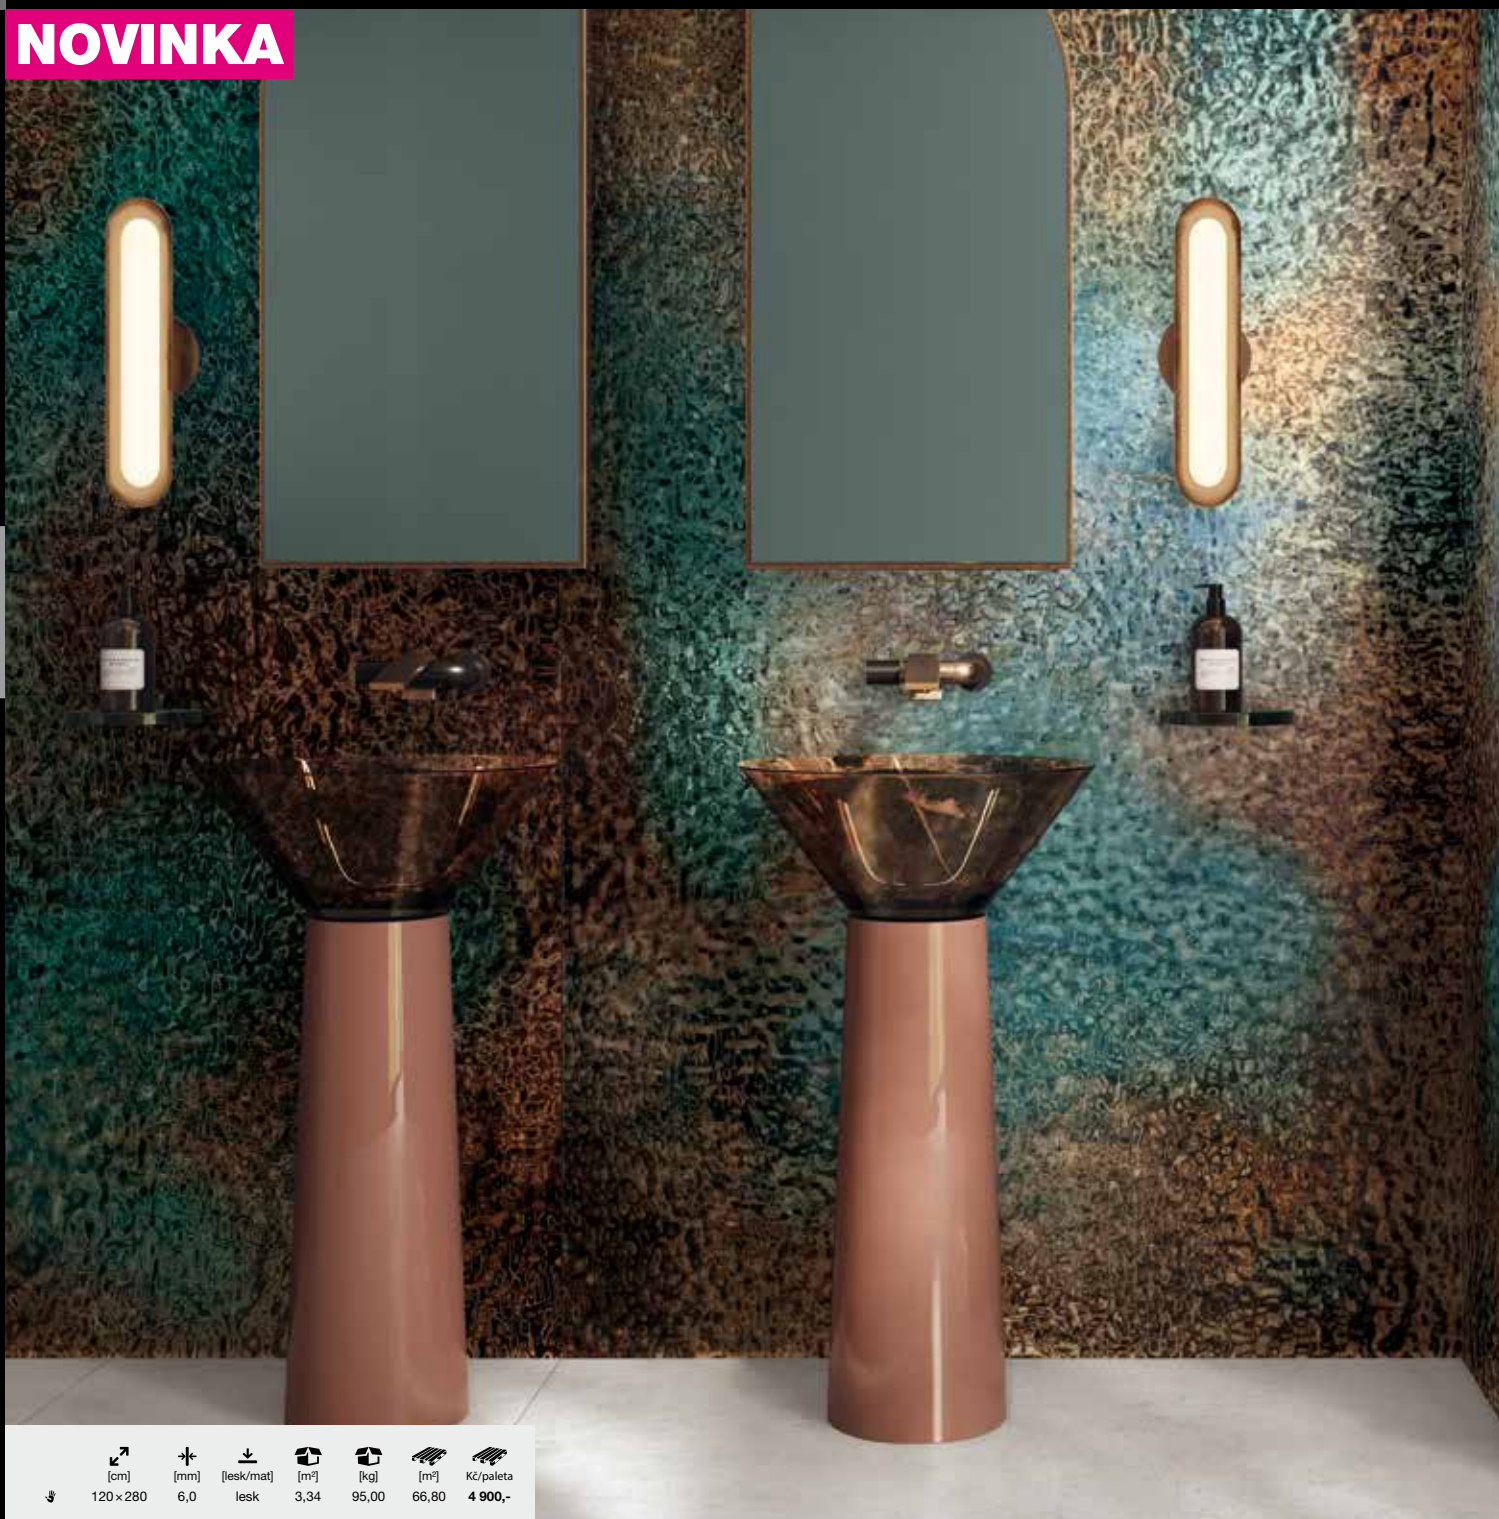

NOVINKA

náš tip

koupelny

kuchyně

XXL/exclusive

dlažby

outdoor

podlahy

sanita

chemie

	[cm]	[mm]	[lesk/mat]	[m²]	[kg]	[m²]	Kč/paleta
↓	120 x 280	6,0	lesk	3,34	95,00	66,80	4 900,-