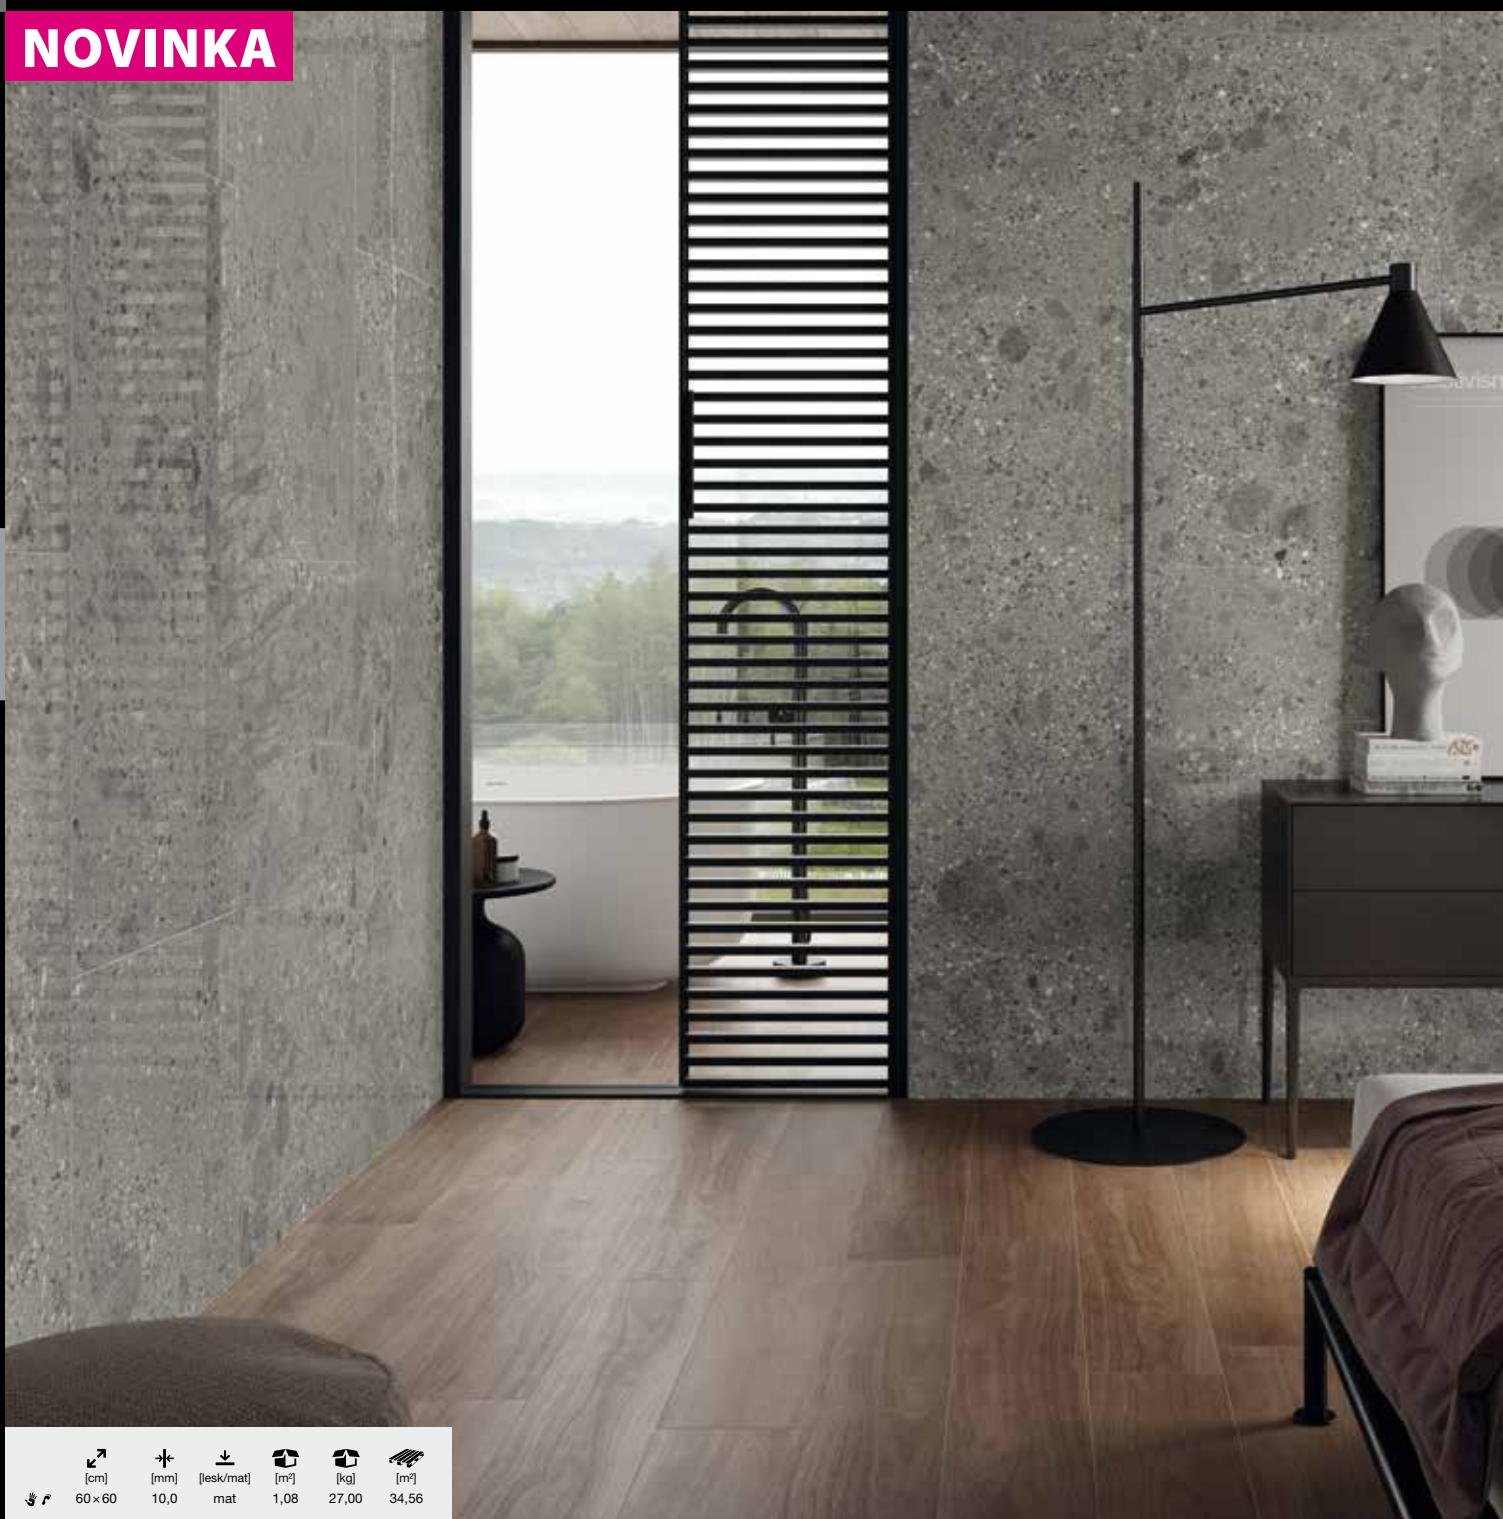

NOVINKA

náš tip

koupelny

kuchyně

XXL/exclusive

dlažby

outdoor

podlahy

sanita

chemie

[cm]	[mm]	[lesk/mat]	[m²]	[kg]	[m²]
60×60	10,0	mat	1,08	27,00	34,56